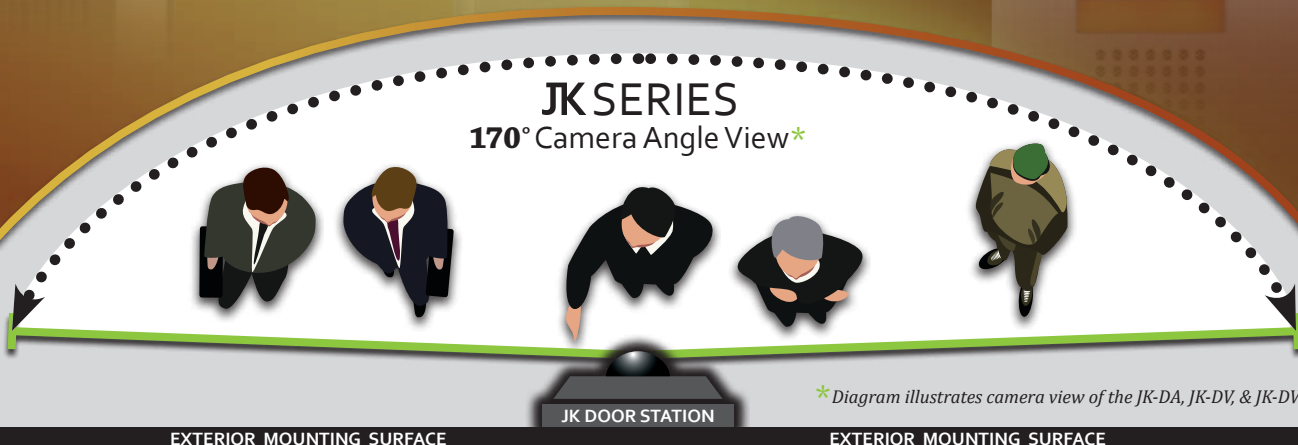

# It all begins with the **DOOR STATION**.

JK door stations are equipped with a **170°** wide angle camera, the first in the intercom industry to provide a view of the *entire* entrance!

\*Diagram illustrates camera view of the JK-DA, JK-DV, & JK-DVF