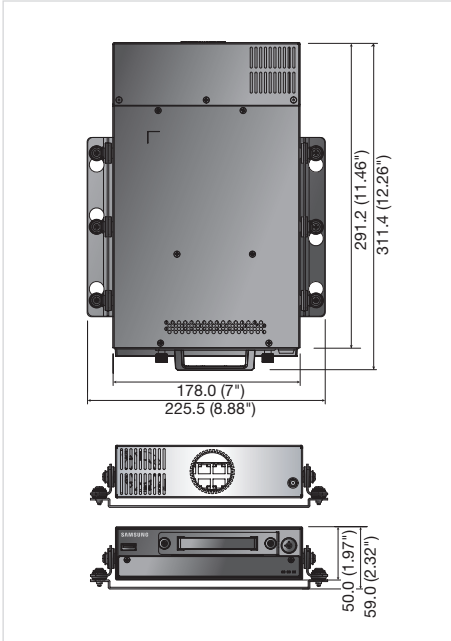

Dimensions

Unit : mm (inch)