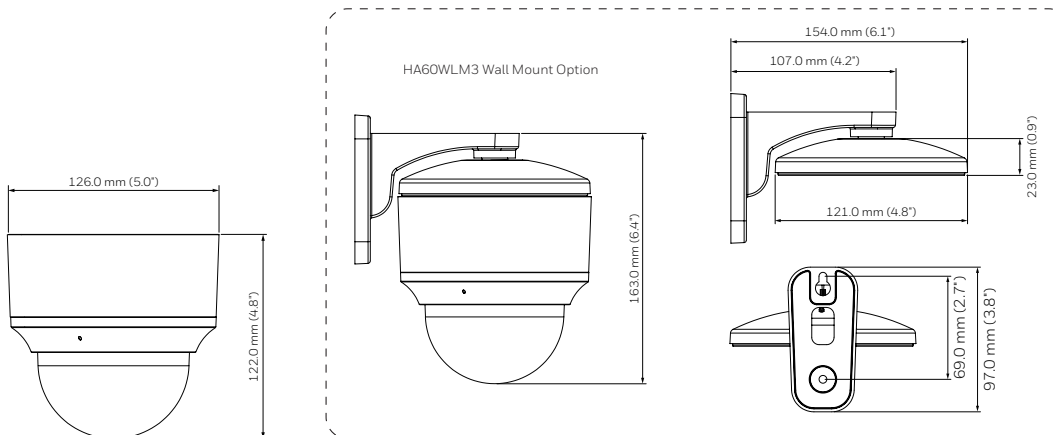

OPTIONAL MOUNTS AND ACCESSORIES

HA60WLM3	Wall Mount Bracket
HA60PMC3	Pendant mount cap for 3 inch dome, white
HD5-MK2	In Ceiling Mount Bracket
HD5CBL / HD5CWH	In Ceiling Mount Bracket
HD5TBL /HD5TWH	In Ceiling Mount Bracket
4S BOX	4S Box (Depth no less than 2-1/8", need to purchase from market)
HLR1001	IP over Coax Converter
HA60CB3	3 inch Clear Bubble
HA60SB3	3 inch Smoked Bubble
HA60WIF	Wifi dongle and USB adapter for camera configuration

Learn more
about 60 Series
accessories

ORDERING

HC60W35R2	5MP Network IR Indoor Dome Camera, WDR 120 dB, 1/2.8" CMOS, 2.7-12 mm MFZ, 4 IR LEDs, PoE, H.265 HEVC Smart Codec, IP52, Built-in Microphone, White
HC60W35R4	5MP Network IR Indoor Dome Camera, WDR 120 dB, 1/2.8" CMOS, 7-22 mm MFZ, 4 IR LEDs, PoE, H.265 HEVC Smart Codec, IP52, Built-in Microphone, White

DIMENSIONS

For more information

www.security.honeywell.com

HEVCAdvance™

Honeywell Commercial Security

715 Peachtree St. NE
Atlanta, GA 30308
1.800.323.4576
www.honeywell.com

ONVIF and the ONVIF logo are trademarks of ONVIF Inc.
HEVC Advance logo is a trademark of HEVC Advance
Honeywell reserves the right, without notification, to
make changes in product design or specifications.

HSV-HC60W35Rx-01-US(0220)DS-Y
© 2020 Honeywell International Inc.

Honeywell