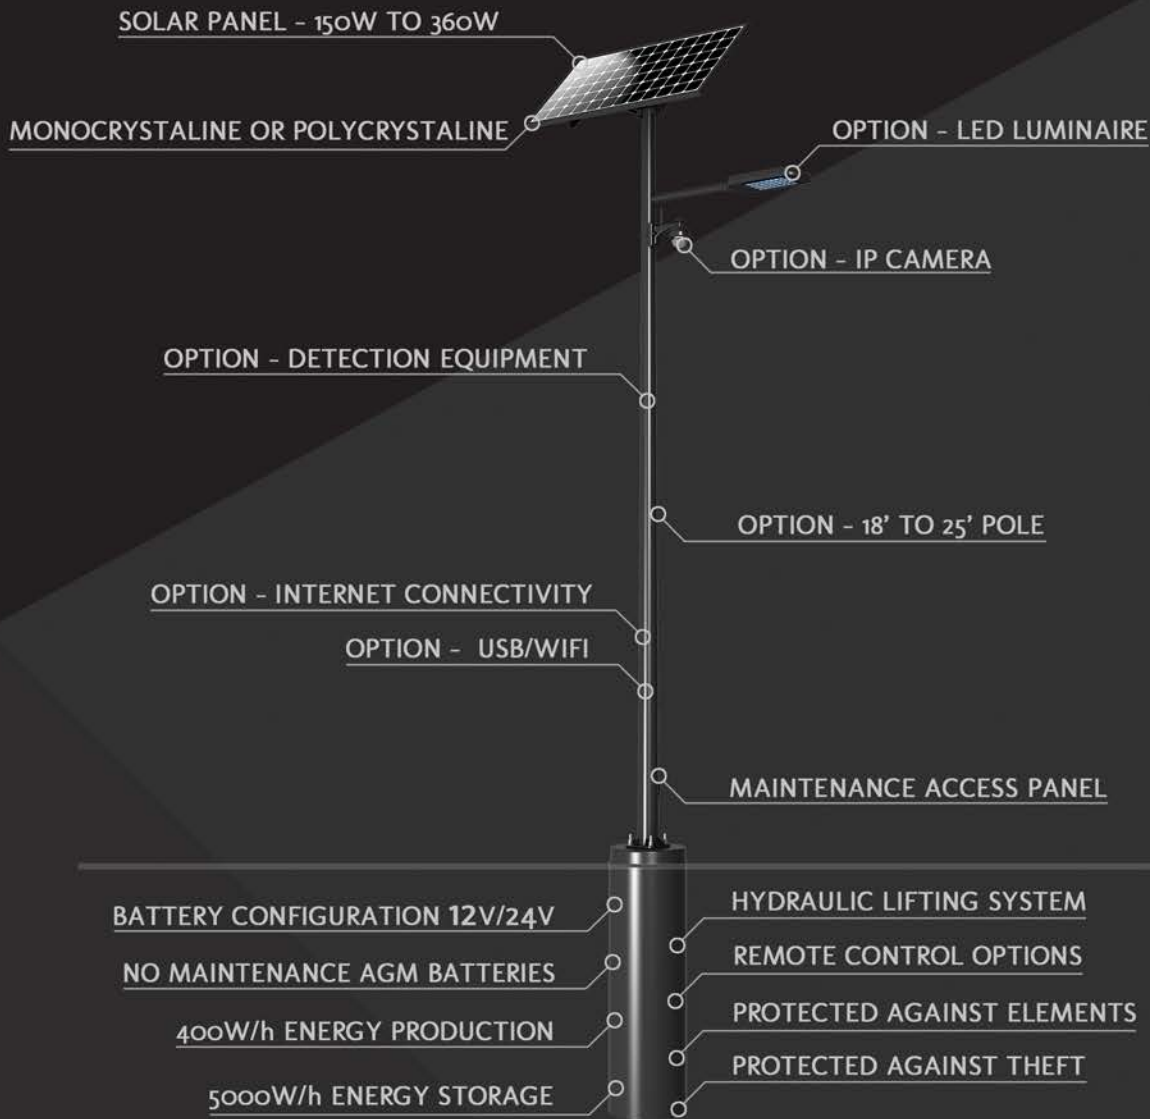

# PIVO | LEKLA

AUTONOMOUS, VERSATILE ENERGY PLATFORM

PIVO DELIVERS ENERGY SOLUTIONS IN OFF-GRID SITUATIONS WHERE IT IS IMPOSSIBLE OR TOO EXPENSIVE TO CONNECT TO THE GRID.

OUR REMOTE-CONTROLLED ENERGY STATIONS CAN POWER CAMERAS, DETECTION AND MONITORING EQUIPMENT, ENGINES, PUMPS, LED MESSAGING BOARDS, AND OTHER TECHNOLOGY SYSTEMS.

THE CHEAPEST 400W/H WHEN 100M FROM INFRASTRUCTURE

**PIVO** | LEKLA