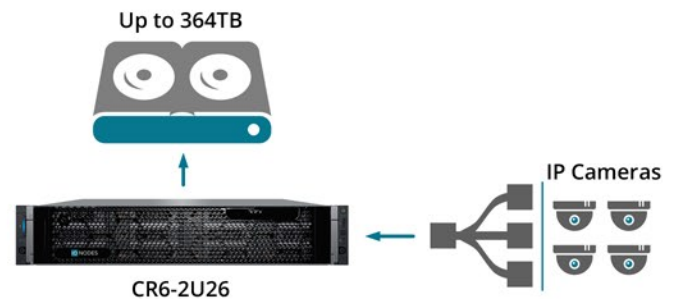

24/7 Duty Cycle
SATA Drives

Full Turnkey
System

5-Yr, On-Site, NBD
Warranty

Redundant
Power

2U 26-Bay Video Recording Server

The CR6-2U26 enterprise video recording server has been designed for performance and peace of mind. Offering dual Intel® Xeon® Scalable Silver processors and up to 364TB of raw storage provided by 24/7 duty cycle drives, it offers high density storage and throughput for the most demanding applications.

Certified Performance

The CR6 series of video servers is designed, tested and certified to run the latest industry-leading video management software solutions. With capacities ranging from terabytes to petabytes, and high performance video throughputs, rest assured that the CR6 line of servers will meet the most demanding requirements.