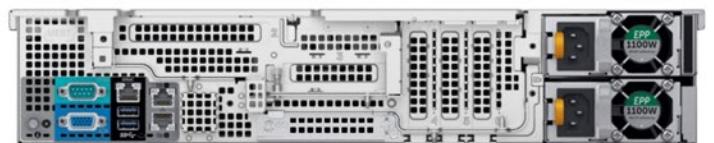

## Features

- 2U 8-Bay Chassis
- Intel® Xeon® Silver 4210 Processor
- Dual SSD Boot Drives (RAID1)
- Up to 112 TB Internal Storage
- Designed for 24/7 Video
- Rack Mount Kit Included
- Redundant Power Supplies
- Windows 10 Pro or Windows Server
- Pre-installed VMS software
- 5-Year, On-Site, Keep Your Hard Drive Warranty

## 2U 8-Bay Video Recording Server

The CR6-2U8 enterprise video recording server has been designed for performance and peace of mind. Offering the latest Intel® Xeon® Scalable Silver processor and up to 112TB of raw storage provided by 24/7 duty cycle drives, it offers high density storage and throughput for the most demanding applications.

## Certified Performance

The CR6 series of video servers is designed, tested and certified to run the latest industry-leading video management software solutions. With capacities ranging from terabytes to petabytes, and high performance video throughputs, rest assured that the CR6 line of servers will meet the most demanding requirements.