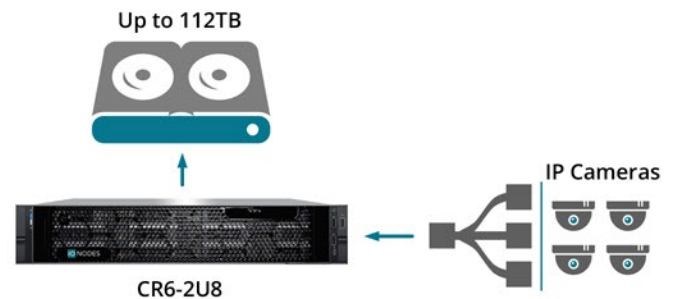

## 2U 8-Bay Video Recording Server

The CR6-2U8 enterprise video recording server has been designed for performance and peace of mind. Offering the latest Intel® Xeon® Scalable Silver processor and up to 112TB of raw storage provided by 24/7 duty cycle drives, it offers high density storage and throughput for the most demanding applications.

## Certified Performance

The CR6 series of video servers is designed, tested and certified to run the latest industry-leading video management software solutions. With capacities ranging from terabytes to petabytes, and high performance video throughputs, rest assured that the CR6 line of servers will meet the most demanding requirements.