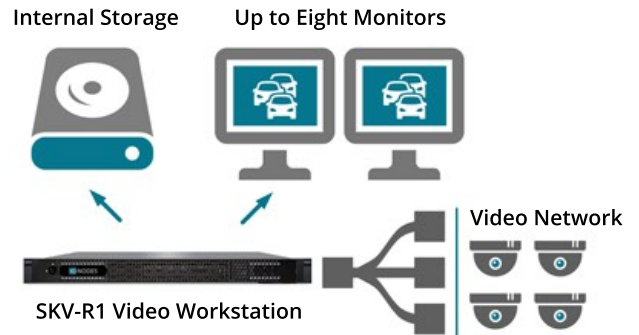

1U Rackmount Video Workstation

The SKYVIEW R1 is a high performance 1U 2-bay rackmount video workstation designed for high performance and peace of mind. Powered by the latest Intel® 9th Generation Core™ i7 processor, providing up to 20% more computing potential than previous generations, this versatile workstation can power through any task.

System performance, and high reliability is provided with redundant power, dedicated single or dual NVIDIA® GeForce® graphics cards, solid state boot drive, pre-installed operating system and VMS software, and a five-year, on-site, next business day, keep your hard drive warranty.