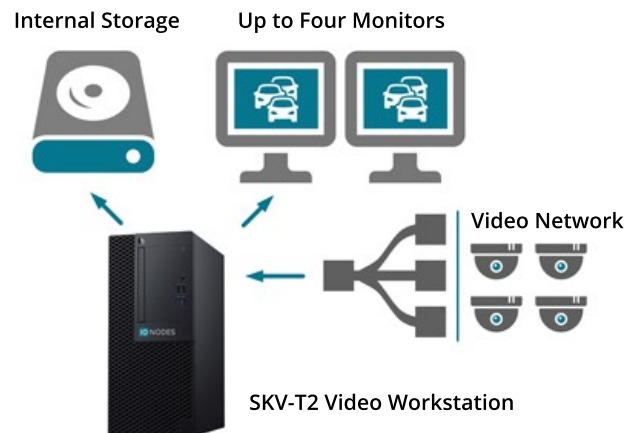

SKYVIEW T2

Compact Form Factor Workstation

The SKYVIEW T2 is a mini-tower compact form factor client video workstation designed for high performance and peace of mind. Powered by the latest Intel® 9th Generation Core™ i7 processor, providing up to 20% more computing potential than previous generations, this small and versatile workstation can power through any task.

Features

- Compact Form Factor Mini-Tower
- Intel® Core i7-9700 Processor
- 256GB SSD Boot Drive
- Up to 14TB Internal Storage
- Up to Four (4) Video Outputs
- 260W Power Supply
- Windows 10 Pro
- Pre-installed VMS client software
- 5-Year, On-Site, Keep Your Hard Drive Warranty

Mechanical / Environmental

Form Factor	Mini tower
Accessories	USB keyboard and mouse
Power Supply	260W Power Supply (100-240VAC) Max. power draw: 260W
Operating Temp.	41°F - 95° F [5°C - 35° C] 20 ~ 80% (non-condensing)
Dimensions (WxDxH)	6.1" x 10.8" x 13.8" (154mm x 274mm x 350mm)
Max. Weight	17.49 lbs (7.93 kg)