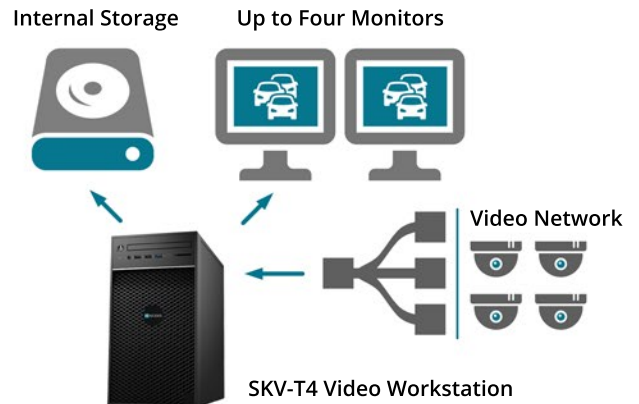

SSD & 24/7 Duty Cycle SATA Drives

Full Turnkey System

5-Yr, On-Site, NBD Warranty

NVIDIA GPU Performance

Certified Performance

The SKYVIEW Series of video workstations is designed, tested and certified to run the latest industry-leading video management software solutions. With integrated GPU-accelerated capabilities, fast boot times and application loading, rest assured that the SKYVIEW line of workstations will meet the most demanding requirements.