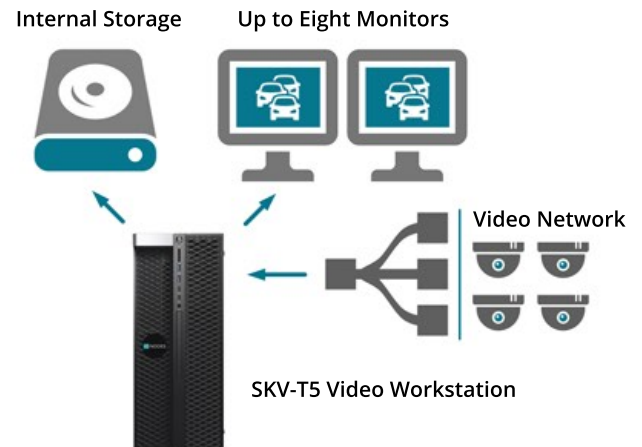

SKYVIEW T5

High Performance Video Workstation

The SKYVIEW T5 is a full tower form factor client video workstation designed for high performance and peace of mind. Powered by the latest Intel® Xeon® W processor, these workstations provide enough computing power to meet the needs of the most demanding projects.

Features

- Full Tower Form Factor
- Intel® Xeon® W-2145 Processor
- 256GB SSD Boot Drives
- Up to 56TB Internal Storage
- Up to two Graphics Cards
- Up to Eight (8) Video Outputs
- 950W Power Supply
- Windows 10 Pro
- Pre-installed VMS client software
- 5-Year, On-Site, Keep Your Hard Drive Warranty

Certified Performance

The SKYVIEW Series of video workstations is designed, tested and certified to run the latest industry-leading video management software solutions. With integrated GPU-accelerated capabilities, fast boot times and application loading, rest assured that the SKYVIEW line of workstations will meet the most demanding requirements.

Mechanical / Environmental

Form Factor	Full tower
Accessories	USB keyboard and mouse
Power Supply	950W Power Supply (100-240VAC) Max. power draw: 956W
Operating Temp.	50°F - 95° F [10°C - 35° C] 5 ~ 90% (non-condensing)
Dimensions (WxDxH)	6.94" x 16.45" x 20.4" (176.5mm x 417.9mm x 518.16mm)
Max. Weight	57 lbs (25.86 kg)