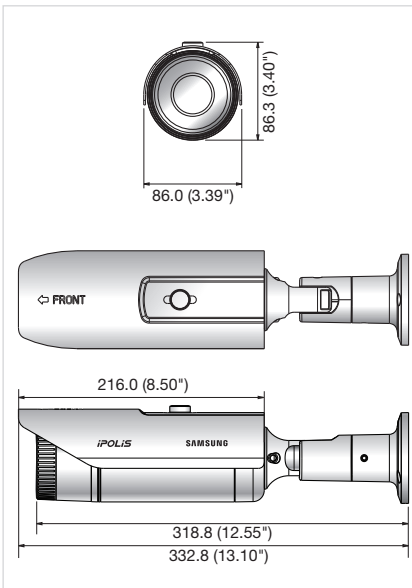

Dimensions

Unit : mm (inch)

The Eco mark represents Samsung Techwin's will to create environment-friendly products, and indicates that the product satisfies the EU RoHS Directive.

Design and specifications are subject to change without notice.

SAMSUNG TECHWIN CO., LTD.

701, Sampyeong-dong, Bundang-gu, Seongnam-si, Gyeonggi-do Korea 463-400
Tel : +82-70-7147-8741~8749, 8752~8760 Fax : +82-31-8018-3745
www.samsungsecurity.com www.samsungcctv.com

SAMSUNG TECHWIN AMERICA INC.

SAMSUNG TECHWIN EUROPE LTD.

■ DISTRIBUTED BY