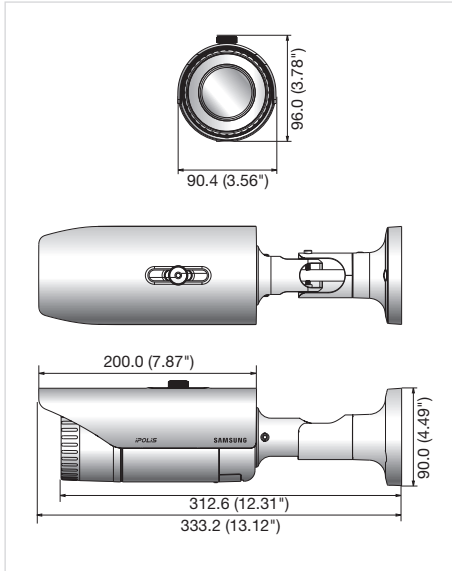

Dimensions

Unit : mm (inch)

SNO-7084RN/P

VIDEO	
Imaging Device	1/2.8" PS Exmor 3.2M CMOS
Total Pixels	2,065(H) x 1,565(V)
Effective Pixels	2,065(H) x 1,553(V)
Scanning System	Progressive
Min. Illumination	Color : 0.1Lux (F1.2, 50IRE), 0.06Lux (F1.2, 30IRE) B/W : 0Lux (F1.2, 50IRE), 0Lux (F1.2, 30IRE)
S / N Ratio	50dB
Video Output	CVBS : 1.0 Vp-p / 75Ω composite, 720 x 480(N), 720 x 576(P), for installation Connector type
LENS	
Focal Length (Zoom Ratio)	3 ~ 8.5mm (2.8x) motorized varifocal
Max. Aperture Ratio	F1.2
Angular Field of View	H : 100.12°(Wide) ~ 35.38°(Tele) / V : 73.76°(Wide) ~ 26.58°(Tele)
Min. Object Distance	0.5m (1.64ft)
Focus Control	Simple focus (Motorized V/F) / Manual, Remote control via network (Manual, Simple focus)
Lens Type / Mount Type	DC auto iris, P-Iris / Board-in type
OPERATIONAL	
IR LED	20ea
Viewable Length	30m (98.43ft)
Camera Title	Off / On (Displayed up to 45 characters)
Day & Night	Auto (ICR) / Color / B/W / External / Schedule
Backlight Compensation	Off / BLC / WDR
Wide Dynamic Range	120dB
Contrast Enhancement	SSDR (Samsung Super Dynamic Range) (Off / On)
Digital Noise Reduction	SSNR III (2D+3D noise filter) (Off / On)
Digital Image Stabilization	Off / On
Defog	Off / Auto / Manual
Motion Detection	Off / On (4 zones with 4 points polygonal)
Privacy Masking	Off / On (32 zones with 4 points of polygonal)
Gain Control	Off / Low / Middle / High
White Balance	ATW / AWC / Manual / Indoor / Outdoor
Electronic Shutter Speed	Minimum / Maximum / Anti flicker (1 ~ 1/12,000sec)
Flip / Mirror	Off / On
Intelligent Video Analytics	Tampering, Virtual line, Enter / Exit, Appear / Disappear, Audio detection, Face detection with metadata
Alarm I/O	Input 1ea / Output 1ea
Alarm Triggers	Motion detection, Tampering, Audio detection, Face detection, Network disconnection, Video analytics, Alarm input
Alarm Events	File upload via FTP and E-mail, Notification via E-mail, Local storage (SD/SDHC/SDXC) or NAS recording at event, External output
NETWORK	
Ethernet	RJ-45 (10/100BASE-T)
Video Compression Format	H.264 (MPEG-4 part 10/AVC), MJPEG
Resolution	2048 x 1536, 1920 x 1080, 1600 x 1200, 1280 x 1024, 1280 x 960, 1280 x 720, 1024 x 768, 800 x 600, 800 x 450, 640 x 480, 640 x 360, 320 x 240, 320 x 180
Max. Framerate	H.264 : Max. 30fps@2048 x 1536, Max 60fps@the other resolutions MJPEG : Max. 10fps@2048 x 1536 Max. 15fps@1920 x 1080, 1600 x 1200, 1280 x 1024, 1280 x 960, 1280 x 720, 1024 x 768 Max. 30fps@800 x 600, 800 x 450, 640 x 480, 640 x 360, 320 x 240, 320 x 180
Smart Codec	Manual mode (Area-based : 5ea), Face detection mode
Video Quality Adjustment	H.264 : Compression level, Target bitrate level control, MJPEG : Quality level control
Bitrate Control Method	H.264 : CBR or VBR, MJPEG : VBR
Streaming Capability	Multiple streaming (Up to 10 profiles)
Audio In	Selectable (Mic in / Line in), Supply voltage : 2.5V DC (4mA), Input impedance : approx. 2K Ohm
Audio Out	Line out (3.5mm mono jack), Max output level : 1 Vrms
Audio Compression Format	G.711 u-law / G.726 selectable, G.726 (ADPCM) 8KHz, G.711 8KHz G.726 : 16Kbps, 24Kbps, 32Kbps, 40Kbps
Audio Communication	Bi-directional audio
IP	IPv4, IPv6
Protocol	TCP/IP, UDP/IP, RTP(UDP), RTP(TCP), RTCP, RTSP, NTP, HTTP, HTTPS, SSL, DHCP, PPPoE, FTP, SMTP, ICMP, IGMP, SNMPv1/v2c/v3(MIB-2), ARP, DNS, DDNS, QoS, PIM-SM, UPnP, Bonjour
Security	HTTPS(SSL) login authentication, Digest login authentication IP address filtering, User access log, 802.1x authentication
Streaming Method	Unicast / Multicast
Max. User Access	15 users at unicast mode
Edge Storage	micro SD/SDHC/SDXC 4GB SD memory built-in, Motion images recorded in the SDXC/SDHC/SD memory card can be downloaded
Application Programming Interfac	ONVIF profile S, SUNAPI (HTTP API) v2.0, SVNP 1.2
Webpage Language	English, French, German, Spanish, Italian, Chinese, Korean, Russian, Japanese, Swedish, Danish, Portuguese, Turkish, Polish, Czech, Rumanian, Serbian, Dutch, Croatian, Hungarian, Greek, Norwegian, Finnish
Web Viewer	Supported OS : Windows XP / VISTA / 7 / 8, MAC OS X 10.7 Supported Browser : Microsoft Internet Explorer (Ver. 11, 10, 9, 8), Mozilla Firefox (Ver. 19, 18, 17, 16, 15, 14, 13, 12, 11, 10, 9), Google Chrome (Ver. 25, 24, 23, 22, 21, 20, 19, 18, 17, 16, 15), Apple Safari (Ver. 6.0.2(Mac OS X 10.8, 10.7 only), 5.1.7) * Mac OS X only
Central Management Software	SmartViewer
ENVIRONMENTAL	
Operating Temperature / Humidity	24V AC : -50°C ~ +55°C (-58°F ~ +131°F) / Less than 90% RH 12V DC, PoE : -30°C ~ +55°C (-22°F ~ +131°F) / Less than 90% RH
Storage Temperature / Humidity	-30°C ~ +60°C (-22°F ~ +140°F) / Less than 90% RH
Ingress Protection	IP66
Vandal Resistance	IK10
ELECTRICAL	
Input Voltage / Current	24V AC, 12V DC, PoE (IEEE802.3af class3)
Power Consumption	Max. 11.5W (12V DC), Max. 12.5W (PoE), Max. 13.0W / 19.0W (24V AC, Heater off / on) * Heater works at AC power input only
MECHANICAL	
Color / Material	Dark gray / Aluminium
Dimensions (WxHxD)	90.4 x 96.0 x 333.2mm (3.56" x 3.78" x 13.12")
Weight	1.19Kg (2.62 lb)