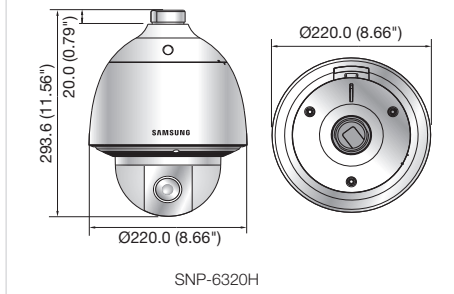

SNP-6320

SNP-6320H