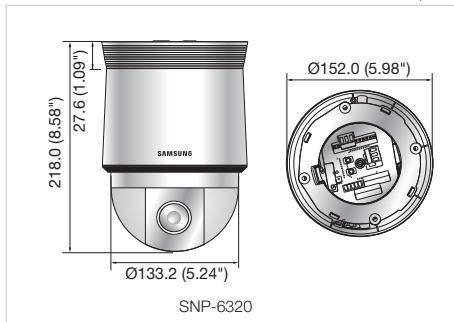

Dimensions

Unit : mm (inch)