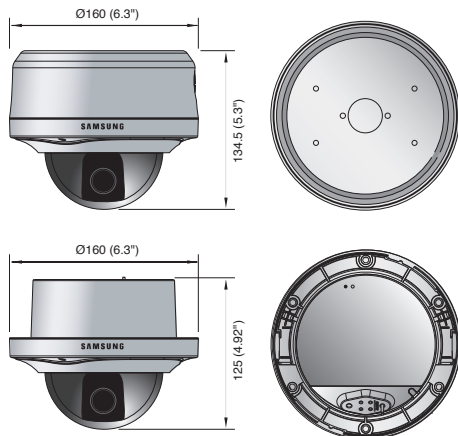

Accessories (Optional)

Dimensions

Unit : mm (inch)

Flush Type

Technical Specifications

	SNV-3080N	SNV-3080P
VIDEO		
Imaging Device	1/3" Super HAD PS CCD	
Total Pixels	811(H) x 508(V)	795(H) x 596(V)
Effective Pixels	768(H) x 494(V)	752(H) x 582(V)
Scanning System	Progressive (If WDR on, Interlaced scan)	
Frequency	H : 15.734KHz / V : 59.94Hz	H : 15.625KHz / V : 50Hz
Horizontal Resolution	Color : 600TV lines	
Min. Illumination	Color : 0.4Lux (F1.2, 50IRE), 0.001Lux (Sens-up 512x) B/W : 0.04Lux (F1.2, 50IRE), 0.0001Lux (Sens-up 512x)	
S / N Ratio	52dB	
Video Output	CVBS : 1.0 Vp-p / 75Ω composite, 704 x 480(N), 704 x 576(P), for installation	
LENS		
Focal Length (Zoom Ratio)	2.8 ~ 11mm (3.9x) Vari-focal	
Max. Aperture Ratio	F1.2	
Angular Field of View	H : 94.6°(Wide) ~ 28.8°(Tele), V : 68.4°(Wide) ~ 21.6°(Tele)	
Lens Type	DC auto iris	
Mount Type	Board-in type	
PAN / TILT / ROTATE		
Pan Range	0° ~ 355°	
Tilt Range	0° ~ 90°	
Rotate Range	0° ~ 355°	
OPERATIONAL		
Camera Title	Off / On (Displayed up to 54 characters)	
Day & Night	Auto / Day / Night (IR cut filter)	
Backlight Compensation	Off / BLC / WDR	
Wide Dynamic Range	128x, 52dB	160x, 52dB
Contrast Enhancement	XDR (eXtended Dynamic Range) - Off / Low / Middle / High	
Digital Noise Reduction	Motion adaptive 2D+3D noise filter (Off / Low / Middle / High / User)	
Digital Image Stabilization	Off / On	
Motion Detection	Off / On (4 programmable zones)	
Privacy Masking	Off / On (12 polygonal programmable zones, 4 point polygonal method)	
Sens-up (Frame Integration)	Off / Auto (2x ~ 512x)	
Gain Control	AGC (Low / Middle / High)	
White Balance	ATW1 / ATW2 / AWC / 3200K / 5600K	
Electronic Shutter Speed	Off / Auto (1/100 ~ 1/10Ksec)	Off / Auto (1/120 ~ 1/10Ksec)
Digital Zoom	16x	
Flip / Mirror	Off / On	
Profile	Standard / ITS / Backlight / Day & Night / Gaming / Custom	
Intelligent Video Analytics	Scene change, Virtual line, Enter / Exit, Appear / Disappear	
PIP	Off / On	
Alarm I/O	Input 2ea / Output 2ea (Relay)	
NETWORK		
Ethernet	RJ-45 (10/100BASE-T)	
Video Compression Format	H.264, MPEG-4, MJPEG	
Resolution	704 x 480, 640 x 480, 352 x 240	704 x 576, 640 x 480, 352 x 288
Max. Framerate	30fps	25fps
Video Quality Adjustment	H.264, MPEG-4 : Compression level, Target bitrate level control MJPEG : Quality level control	
Bitrate Control Method	H.264, MPEG-4 : CBR or VBR, MJPEG : VBR	
Streaming Capability	Dual streaming (MPEG-4 + MJPEG or H.264 + MJPEG)	
Audio I/O	Mic / Line in, Line out	
Audio Compression Format	G.711 u-law	
Audio Communication	Bi-directional audio	
IP	IPv4, IPv6	
Protocol	TCP/IP, UDP/IP, RTP(UDP), RTP(TCP), RTSP, NTP, HTTP, HTTPS, SSL, DHCP, PPPoE FTP, SMTP, ICMP, IGMP, SNMPv1/v2c/v3(MIB-2), ARP, DNS, DDNS, ONVIF HTTPS(SSL) login authentication, Digest login authentication	
Security	IP address filtering, User access log	
Streaming Method	Unicast / Multicast	
Max. User Access	10 users at unicast mode	
Memory Slot	SD/SDHC memory slot	
ONVIF Conformance	Yes	
Webpage Language	English, French, German, Spanish, Italian, Chinese, Korean	
Web Viewer	Supported OS : Windows XP / VISTA / 7 Supported Browser : Internet Explorer 6.0 or Higher	
Central Management Software	NET-i viewer	
ENVIRONMENTAL		
Operating Temperature / Humidity	-40°C ~ +50°C (-40°F ~ +122°F) / Less than 90% RH	
Ingress Protection	IP66 Grade (Waterproof)	
ELECTRICAL		
Input Voltage	12V DC, 24V AC, PoE (IEEE802.3af)	
Power Consumption	Max. 8W (Heater off), Max. 11W (Heater on) *Heaters work with 24VAC only	
MECHANICAL		
Color / Material	Light gray / Aluminum	
Dimensions (WxH)	Ø160.0 x 134.5mm (Ø6.3" x 5.3")	
Weight	1.28Kg (2.82 lb)	