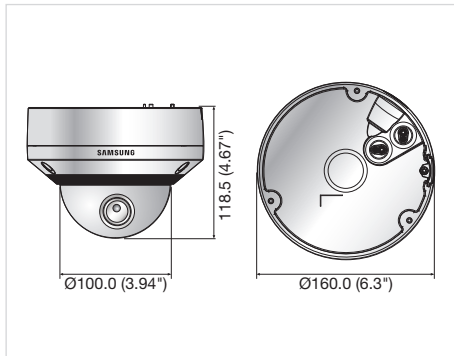

Dimensions

Unit : mm (inch)