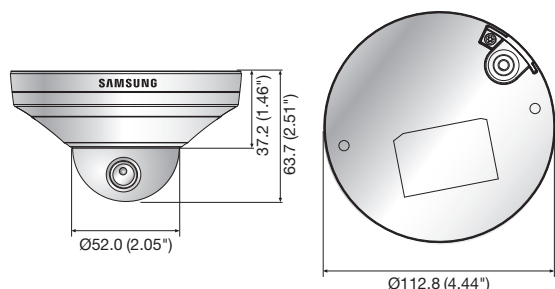

## Key Features

- Max. 2M (1920 x 1080) resolution
- Built-in 2.8 fixed lens
- Real-time WDR (2M 30fps, 120dB)
- Min illumination 0.3Lux (Color), SSSDR, SSNRIII
- MD, FD, Video analytics
- micro SD/SDHC/SDXC memory slot
- PoE, IP66, IK10

## Dimensions

Unit : mm (inch)