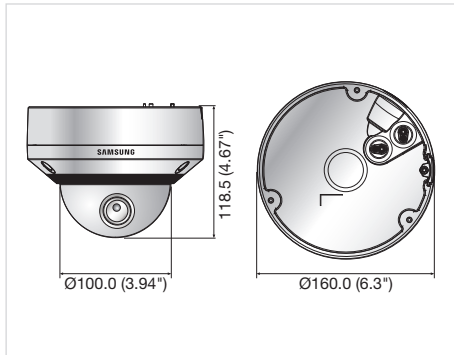

Dimensions

Unit : mm (inch)