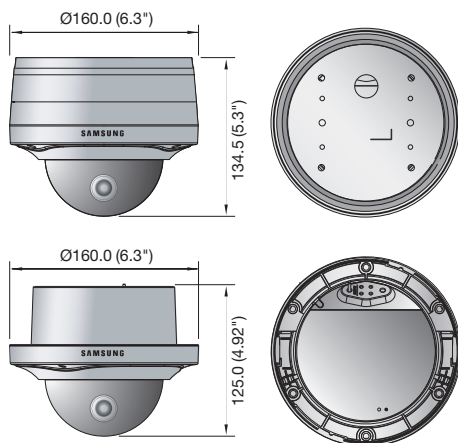

Dimensions

Unit : mm (inch)