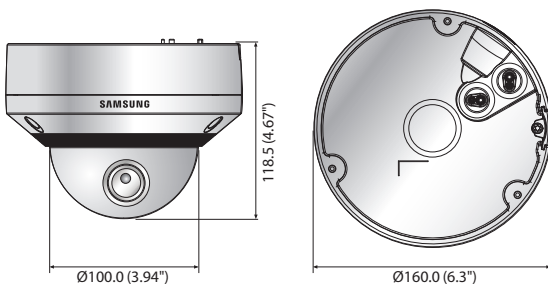

Dimensions

Unit : mm (inch)