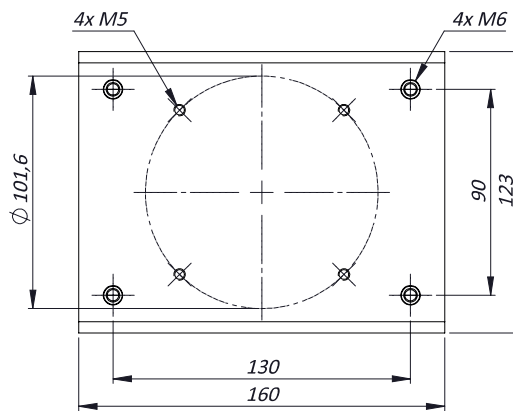

Available upon request:
- built-in Single Mode fiber optic Media Converter
- POE

ACCESSORIES

SSBK-M	Wall mounting bracket
SSPM-M	Pole mount adapter for SSBK-M
SSPTM-M	Top pole mount adapter

DIMENSIONS

The dimensions in the technical drawings are in millimetres.

MOUNTING PATTERN

MAX EXTERNAL LENGTH

Model	L1 [mm]	L2 [mm]
EXUSF129TV2-C2M	510mm (20in)	437mm (17in)
EXUSF129WRTV2-C2M	630mm (20in)	437mm (17in)