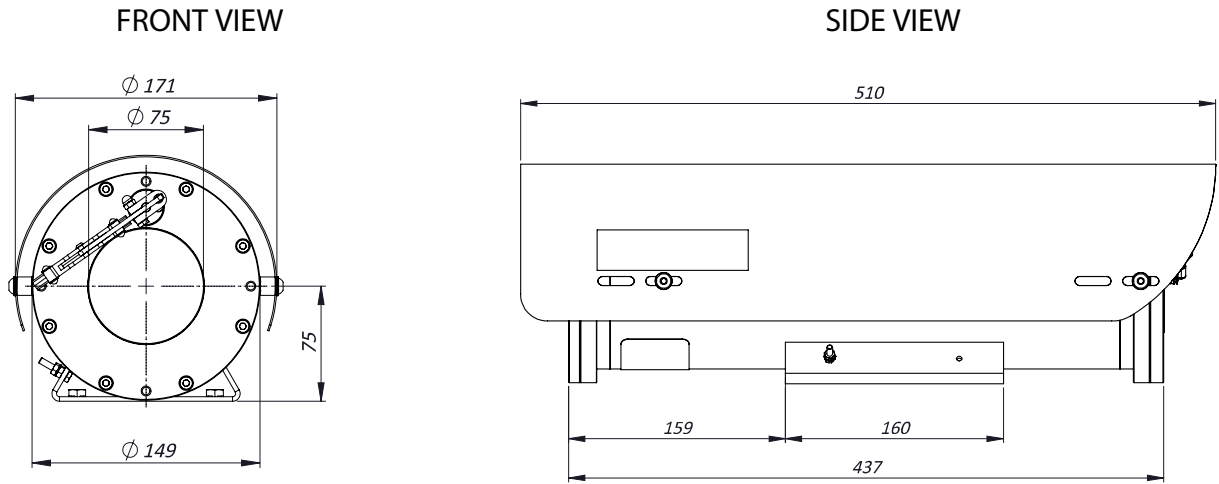

Available upon request:
- built-in Single Mode fiber optic Media Converter
- POE

ACCESSORIES

SSBK-M	Wall mounting bracket
SSPM-M	Pole mount adapter for SSBK-M
SSPTM-M	Top pole mount adapter

DIMENSIONS

The dimensions in the technical drawings are in millimetres.

MOUNTING PATTERN

MAX EXTERNAL LENGTH

Model	L1 [mm]	L2 [mm]
EXUSF129TV2-C2M	510mm (20in)	437mm (17in)
EXUSF129WRTV2-C2M	630mm (20in)	437mm (17in)