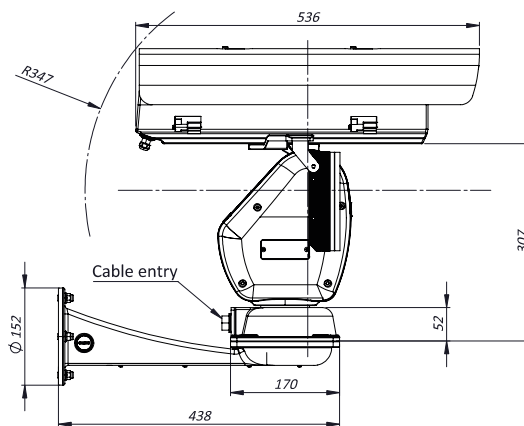

#### WP1010C

10 Liters washer tank, 10meters pump, float switch, cabinet version, 24VAC

**DIMENSIONS**

**FRONT VIEW (version with IR LED)**

**SIDE VIEW (version with IR LED)**

**MOUNTING PATTERN**

**FRONT VIEW (version without IR LED)**

**SIDE VIEW (version without IR LED)**

**MOUNTING PATTERN**

**FRONT VIEW (mounting bracket)**

**SIDE VIEW (mounting bracket)**

**MOUNTING BRACKET**

*The unit cannot be installed upside-down nor horizontally*