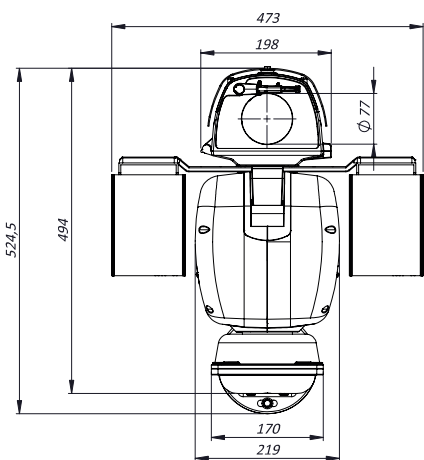

#### WP1010C

10 Liters washer tank, 10meters pump, float switch, cabinet version, 24VAC

**DIMENSIONS**

**FRONT VIEW (version with IR LED)**

**SIDE VIEW (version with IR LED)**

**MOUNTING PATTERN**

**FRONT VIEW (version without IR LED)**

**SIDE VIEW (version without IR LED)**

**MOUNTING PATTERN**

**FRONT VIEW (mounting bracket)**

**SIDE VIEW (mounting bracket)**

**MOUNTING BRACKET**

*The unit cannot be installed upside-down nor horizontally*