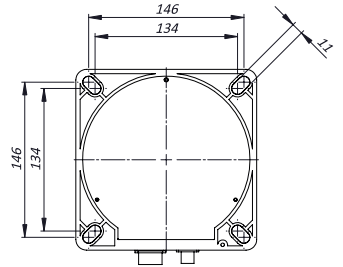

#### WP1010C

10 Liters washer tank, 10meters pump, float switch, cabinet version, 24VAC

**DIMENSIONS**

**FRONT VIEW (version with IR LED)**

**SIDE VIEW (version with IR LED)**

**MOUNTING PATTERN**

**FRONT VIEW (version without IR LED)**

**SIDE VIEW (version without IR LED)**

**MOUNTING PATTERN**

**FRONT VIEW (mounting bracket)**

**SIDE VIEW (mounting bracket)**

**MOUNTING BRACKET**

*The unit cannot be installed upside-down nor horizontally*