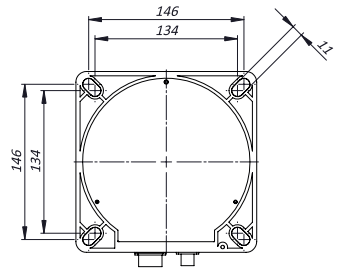

#### WP1010C

10 Liters washer tank, 10meters pump, float switch, cabinet version, 24VAC

**DIMENSIONS**

**FRONT VIEW (version with IR LED)**

**SIDE VIEW (version with IR LED)**

**MOUNTING PATTERN**

**FRONT VIEW (version without IR LED)**

**SIDE VIEW (version without IR LED)**

**MOUNTING PATTERN**

**FRONT VIEW (mounting bracket)**

**SIDE VIEW (mounting bracket)**

**MOUNTING BRACKET**

*The unit cannot be installed upside-down nor horizontally*