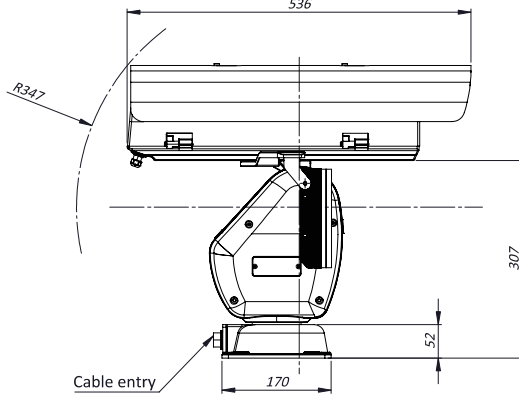

#### WP1010C

10 Liters washer tank, 10meters pump, float switch, cabinet version, 24VAC

**DIMENSIONS**

**FRONT VIEW (version with IR LED)**

**SIDE VIEW (version with IR LED)**

**MOUNTING PATTERN**

**FRONT VIEW (version without IR LED)**

**SIDE VIEW (version without IR LED)**

**MOUNTING PATTERN**

**FRONT VIEW (mounting bracket)**

**SIDE VIEW (mounting bracket)**

**MOUNTING BRACKET**

*The unit cannot be installed upside-down nor horizontally*