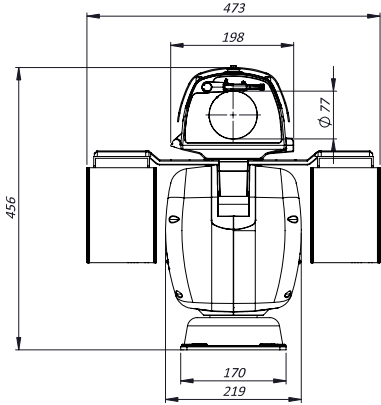

#### WP1010C

10 Liters washer tank, 10meters pump, float switch, cabinet version, 24VAC

**DIMENSIONS**

**FRONT VIEW (version with IR LED)**

**SIDE VIEW (version with IR LED)**

**MOUNTING PATTERN**

**FRONT VIEW (version without IR LED)**