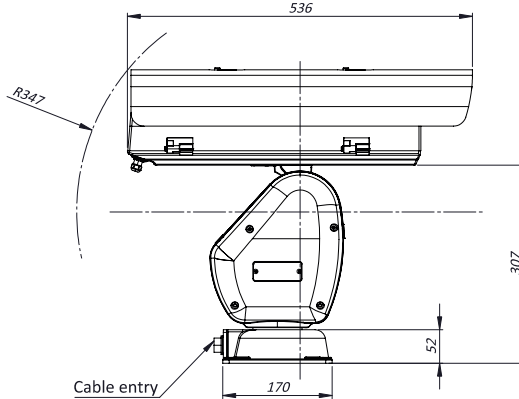

#### WP1010C

10 Liters washer tank, 10meters pump, float switch, cabinet version, 24VAC

**DIMENSIONS**

**FRONT VIEW (version with IR LED)**

**SIDE VIEW (version with IR LED)**

**MOUNTING PATTERN**

**FRONT VIEW (version without IR LED)**

**SIDE VIEW (version without IR LED)**

**MOUNTING PATTERN**

**FRONT VIEW (mounting bracket)**

**SIDE VIEW (mounting bracket)**

**MOUNTING BRACKET**

*The unit cannot be installed upside-down nor horizontally*