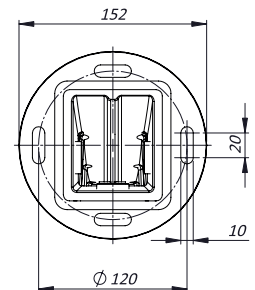

#### WP1010C

10 Liters washer tank, 10meters pump, float switch, cabinet version, 24VAC

**DIMENSIONS**

**FRONT VIEW (version with IR LED)**

**SIDE VIEW (version with IR LED)**

**MOUNTING PATTERN**

**FRONT VIEW (version without IR LED)**

**SIDE VIEW (version without IR LED)**

**MOUNTING PATTERN**

**FRONT VIEW (mounting bracket)**

**SIDE VIEW (mounting bracket)**

**MOUNTING BRACKET**

*The unit cannot be installed upside-down nor horizontally*