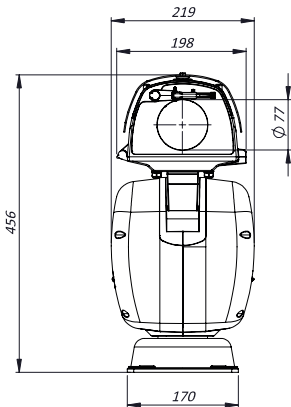

#### WP1010C

10 Liters washer tank, 10meters pump, float switch, cabinet version, 24VAC

**DIMENSIONS**

**FRONT VIEW (version with IR LED)**

**SIDE VIEW (version with IR LED)**

**MOUNTING PATTERN**

**FRONT VIEW (version without IR LED)**

**SIDE VIEW (version without IR LED)**

**MOUNTING PATTERN**

**FRONT VIEW (mounting bracket)**

**SIDE VIEW (mounting bracket)**

**MOUNTING BRACKET**

*The unit cannot be installed upside-down nor horizontally*